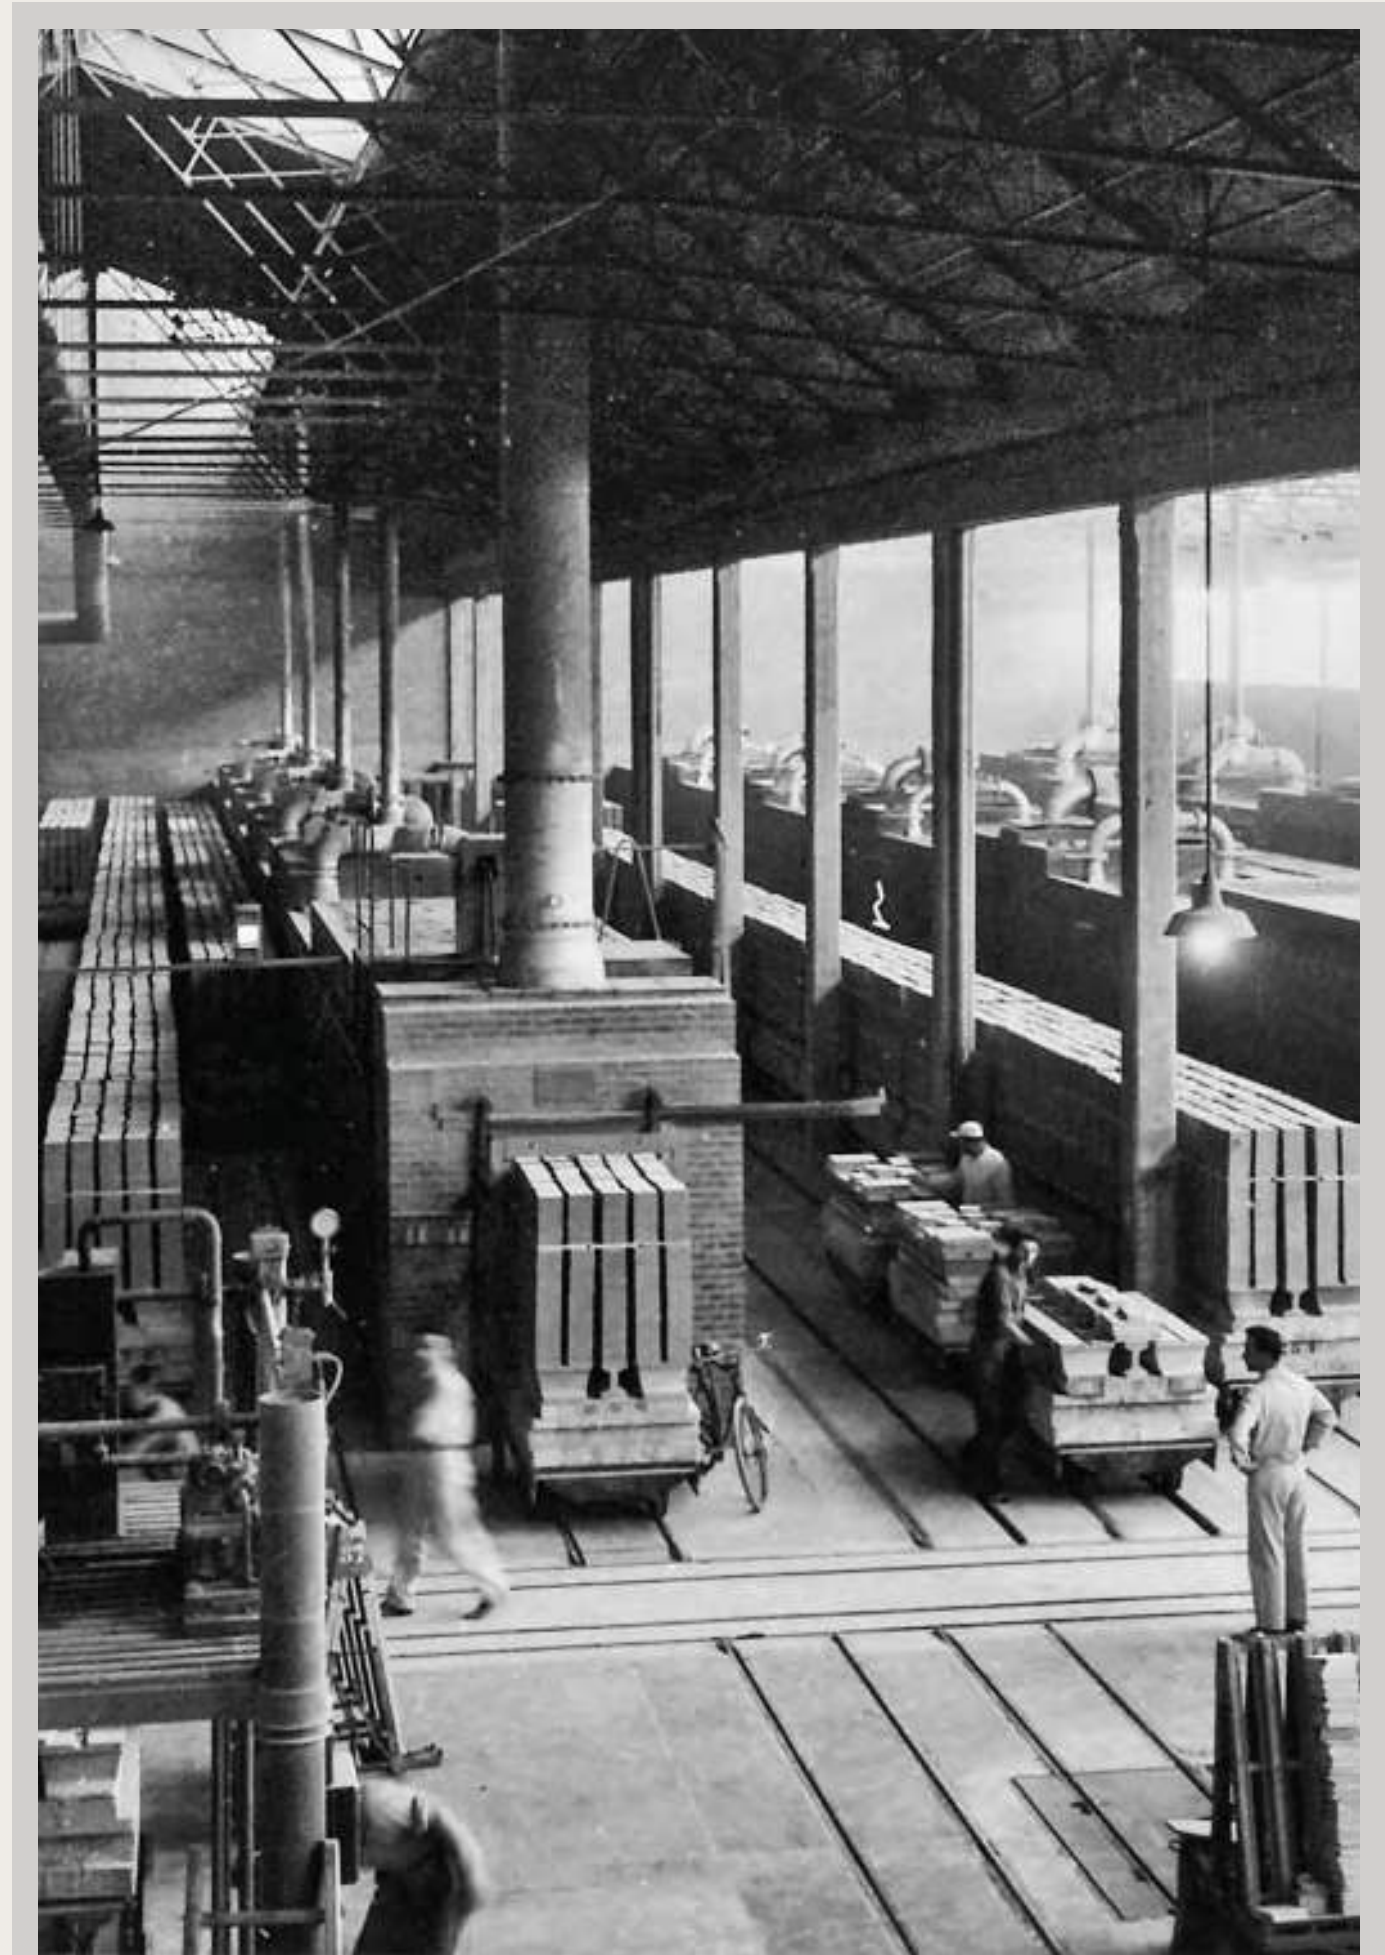

about us

MARBITO has honed techniques that allow its vitrified tiles to be the most durable and appealing on the market. Innovative techniques and advanced Italian equipment create outstanding hue constancy, ensuring brilliant hues and minimal upkeep throughout the year. MARBITO obtains advanced equipment from world leaders in vitrified technology such as Sacmi, Barbieri, and Itaca, Italy. Our tiles are of the highest calibre, have unique patterns, and come in a wide range of colors.

MARBITO
VITRIFIED TILES
flooring **incomparable!**