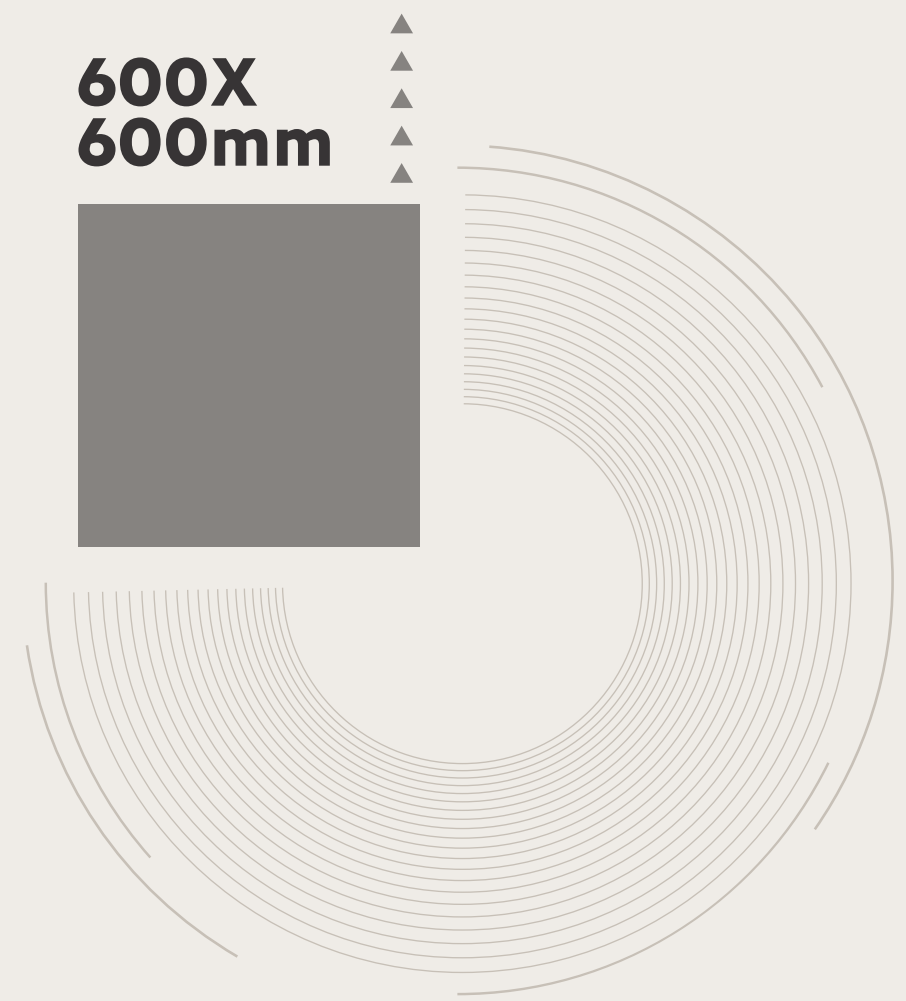

™
MARBITO
VITRIFIED TILES
flooring **incomparable!**

**600X
600mm**

™
MARBITO
VITRIFIED TILES
flooring **incomparable!**

286, Sabardairy, Himatnagar,
383001 (Guj) India.
+91 909 909 5116
www.marbitto.co.in

WDR 2001

Size : 600x600mm
 Thickness : 9mm

WDR 2002

- 
UV & HEAT
RESISTANT
- 
SCRATCH & ABRASION
RESISTANT
- 
STAIN
RESISTANT
- 
FROST
RESISTANT
- 
WATER
RESISTANT
- 
CHEMICAL
RESISTANT
- 
DIMENSIONAL
STABILITY
- 
HYGIENIC
SURFACE