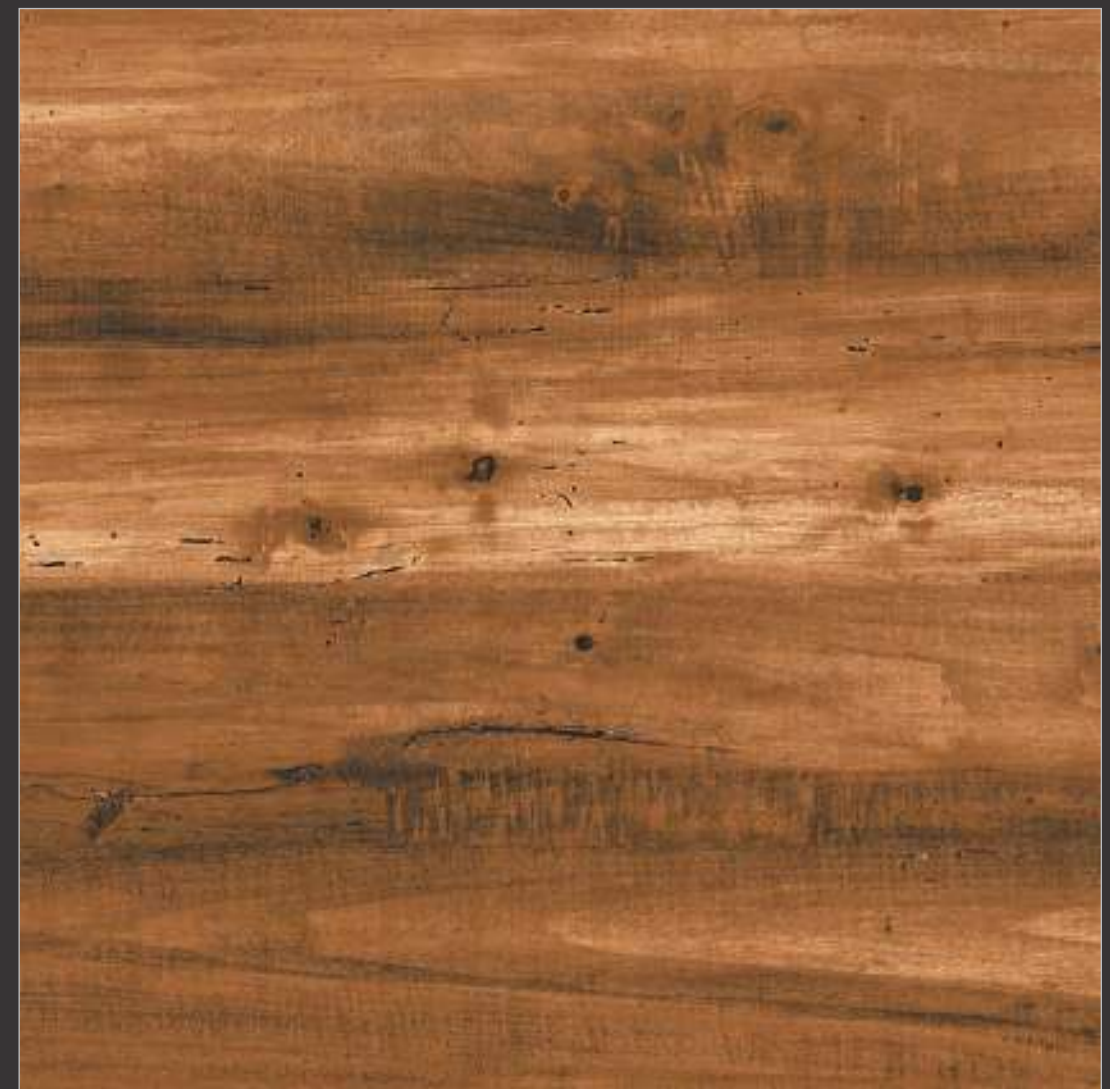

MARBITO

VITRIFIED TILES

flooring incomparable!

WDR 2009

Size : 600x600mm
 Thickness : 9mm

WDR 2010

- 
UV & HEAT RESISTANT
- 
SCRATCH & ABRASION RESISTANT
- 
STAIN RESISTANT
- 
FROST RESISTANT
- 
WATER RESISTANT
- 
CHEMICAL RESISTANT
- 
DIMENSIONAL STABILITY
- 
HYGIENIC SURFACE